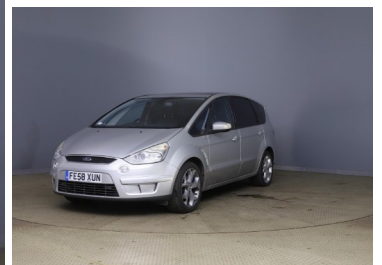

JGM Car Sales

2008(58) Ford S-Max 2.0 TDCi Titanium 5dr

£3,999

Engine: Diesel
Body: MPV
Gearbox: Manual
Capacity: 1997cc
Colour: Silver
Mileage: 85,000
CO²: 169g/km
MPG: 47.1mpg
Top Speed: 122mph
BHP: 138bhp
Insurance Grp: 19E

JGM Car Sales Ltd
 Coalford Lodge
 Coalford Lane farm
 Littletown
 Durham, DH6 1RD

FULL SERVICE HISTORY	AIRBAG FAULT WARNING LIGHT
DIGITAL CLOCK	ELECTRIC HYDRAULIC PAS
ELECTRIC TAILGATE RELEASE	FRONT/REAR PARK DISTANCE CONTROL
HANDBRAKE ON WARNING LIGHT	LIGHTS ON WARNING
OIL PRESSURE WARNING LIGHT	MULTI FUNCTION TRIP COMPUTER
BODY COLOUR BODYSIDE MOULDINGS	REMOTE FUEL FLAP RELEASE
BODY COLOUR ELECTRIC ADJUSTABLE HEATED DOOR MIRRORS	BODY COLOUR BUMPERS
FRONT FOG LIGHTS	BODY COLOUR DOOR HANDLES
HEADLIGHT LEVELLING CONTROL	BODY COLOUR RADIATOR GRILLE
SOLAR REFLECT WINDSCREEN	ELECTRIC FRONT AND REAR WINDOWS + ONE TOUCH + GLOBAL OPEN/CLOSING
TINTED PRIVACY GLASS	HEADLAMPS WITH DELAY
2 MAP READING LIGHTS	HEATED REAR WINDOW
AIR RECIRCULATION SYSTEM	PUDDLE LIGHTS
ANTI SUBMARINING/FULLY	TAILGATE WIPER WITH ELECTRIC WASH
	2 BAG HOOKS IN LUGGAGE COMPARTMENT
	ACCESSORY SOCKET
	ALUMINIUM SCUFF PLATES
	CENTRE CONSOLE WITH