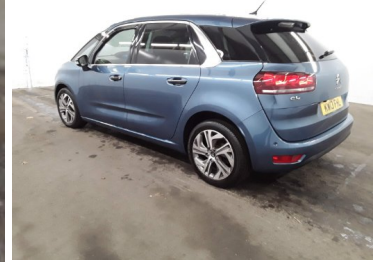

# JGM Car Sales

2013(13) Citroen C4 Picasso 1.6 e-HDi 115  
Airdream...

£5,499

**Engine:** Diesel  
**Body:** MPV  
**Gearbox:** Semi-Automatic  
**Capacity:** 1560cc  
**Colour:** Blue  
**Mileage:** 77,000  
**CO<sup>2</sup>:** 105g/km  
**MPG:** 70.6mpg  
**Top Speed:** 117mph  
**BHP:** 113bhp  
**Insurance Grp:** 17E

**JGM Car Sales Ltd**  
 Coalford Lodge  
 Coalford Lane farm  
 Littletown  
 Durham, DH6 1RD

FULL SERVICE HISTORY  
 12" HD PANORAMIC SCREEN WITH REVERSING CAMERA AND COLOUR SAT NAV + USB  
 GEAR SELECTION INDICATOR  
 REMOTE FUEL CAP RELEASE  
 VARIABLE PAS  
 CONNECTING BOX  
 'GUIDE ME HOME' HEADLAMPS  
 AUTOMATIC LIGHTS AND WIPERS  
 BODY COLOUR DOOR HANDLES  
 CHROME SIDE SIGNATURE  
 ELECTRIC FOLDING DOOR MIRRORS  
 ELECTRIC HEATED DOOR MIRRORS  
 SUPER WIDE PANORAMIC ACOUSTIC WINDSCREEN  
 AIRCRAFT TYPE TRAYS IN FRONT SEAT BACKRESTS  
 DUAL ZONE AUTOMATIC AIR CONDITIONING  
 FRONT AND REAR COURTESY